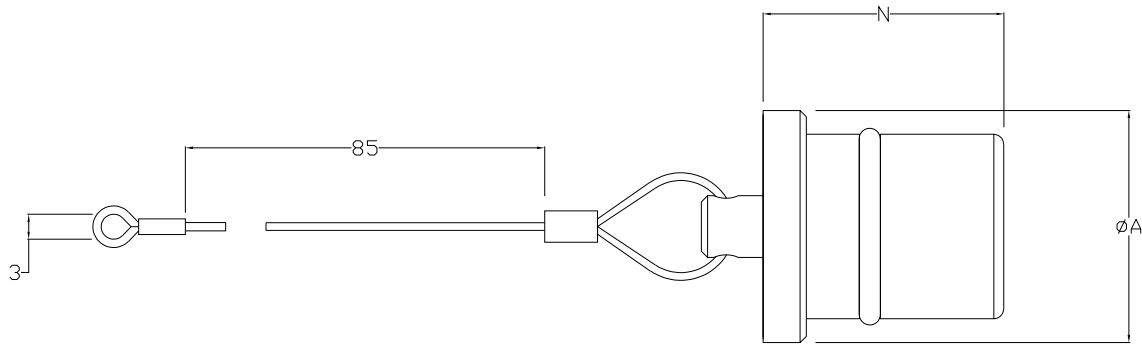

DIMENSIONS (mm)		
SIZE	N	A
0K	13	13
1K	18.5	16
2K	19.5	19

K-SERIES

MATERIAL:
 CHROME PLATED BRASS
 PLASTIC COATED STAINLESS STEEL WIRE

82YK-DC

SIZE _____
 0 = 820K SERIES
 1 = 821K SERIES
 2 = 822K SERIES

RoHS COMPLIANT

UNITS = mm

DO NOT SCALE FROM DRAWING

THESE DRAWINGS AND SPECIFICATIONS ARE THE PROPERTY OF NorComp AND SHALL NOT BE REPRODUCED, COPIED OR USED AS THE BASIS FOR THE MANUFACTURE OR SALE OF APPARATUS WITHOUT WRITTEN PERMISSION.